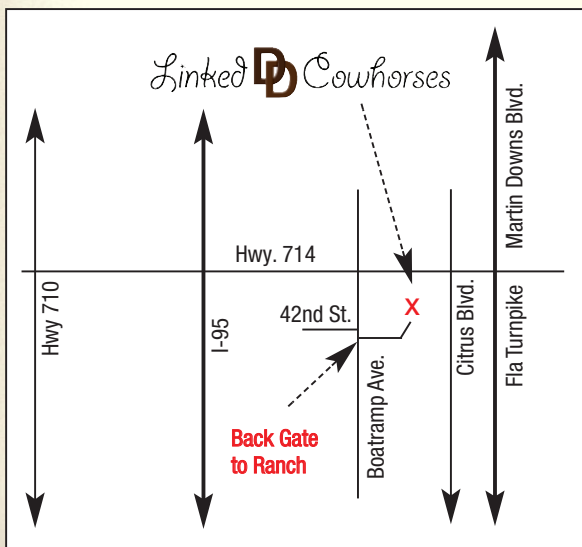

Saturday, April 1st

Palm City, Florida

★ Ranch Sorting -1pm Sharp ★

All Levels ALL DRAWS HC - \$45 entry - \$100 Added/10 teams

★ **Buckle to Hi-point rider in this class** (Excluding the producer)

#8 HC - \$40 entry - **\$100** Added/10 teams

#10 Beginner Ranch Hand

- \$30/sorter - \$20/gate **Trophy to 1st place sorter**

#4 HC - \$35 entry- **\$100** Added/10 teams

Masters HC - \$35 entry

Lunch will be available. Please do plan on joining us and eating here.

RSNC Sanctioned-special sanctioning: 7 ride limit, pick one draw one or draw all. For information and rules, please go to www.rsnc.us. All Classes 1 go top 10 to finals, 50% payback, 60 sec clock. Must be RSNC member to compete. Sign up for RSNC free membership for 2016-2017. 3\$ sanctioning fee added to each ride is included in entry fee. **Flyer is subject to change.** Western Attire Required: Cowboy hats or NO hats. Western Shirt. No T-shirts.

Please Use Boatramp Road Entrance

DEBBIE HENDRY

Home 772-781-4359

Cell 772-260-9502

ENTRANCE : 4181 Boatramp Rd., 1 Road West of Citrus Blvd. on Hwy 714